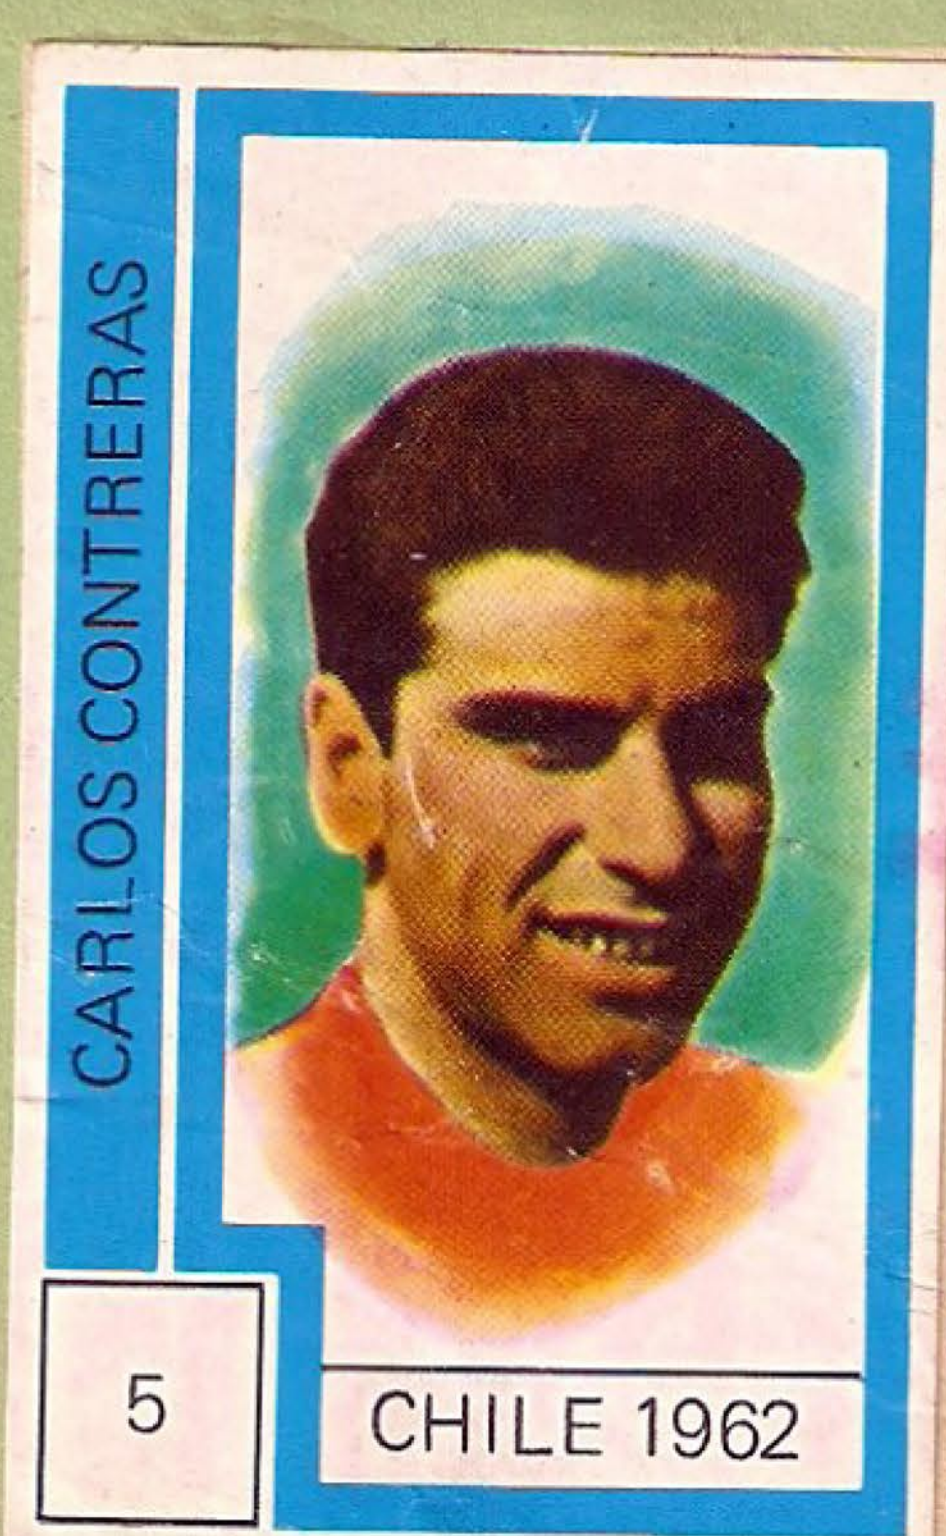

CHILE 1962

Creemos que la mejor manera de iniciar esta colección de figuras del balompié mundial, es presentando a la oncená que consiguió para nuestro fútbol, el honroso galardón de un Tercer Lugar en una Copa del Mundo.

Este fué el equipo titular de aquel plantel que ha quedado grabado en las páginas más brillantes de nuestro deporte.