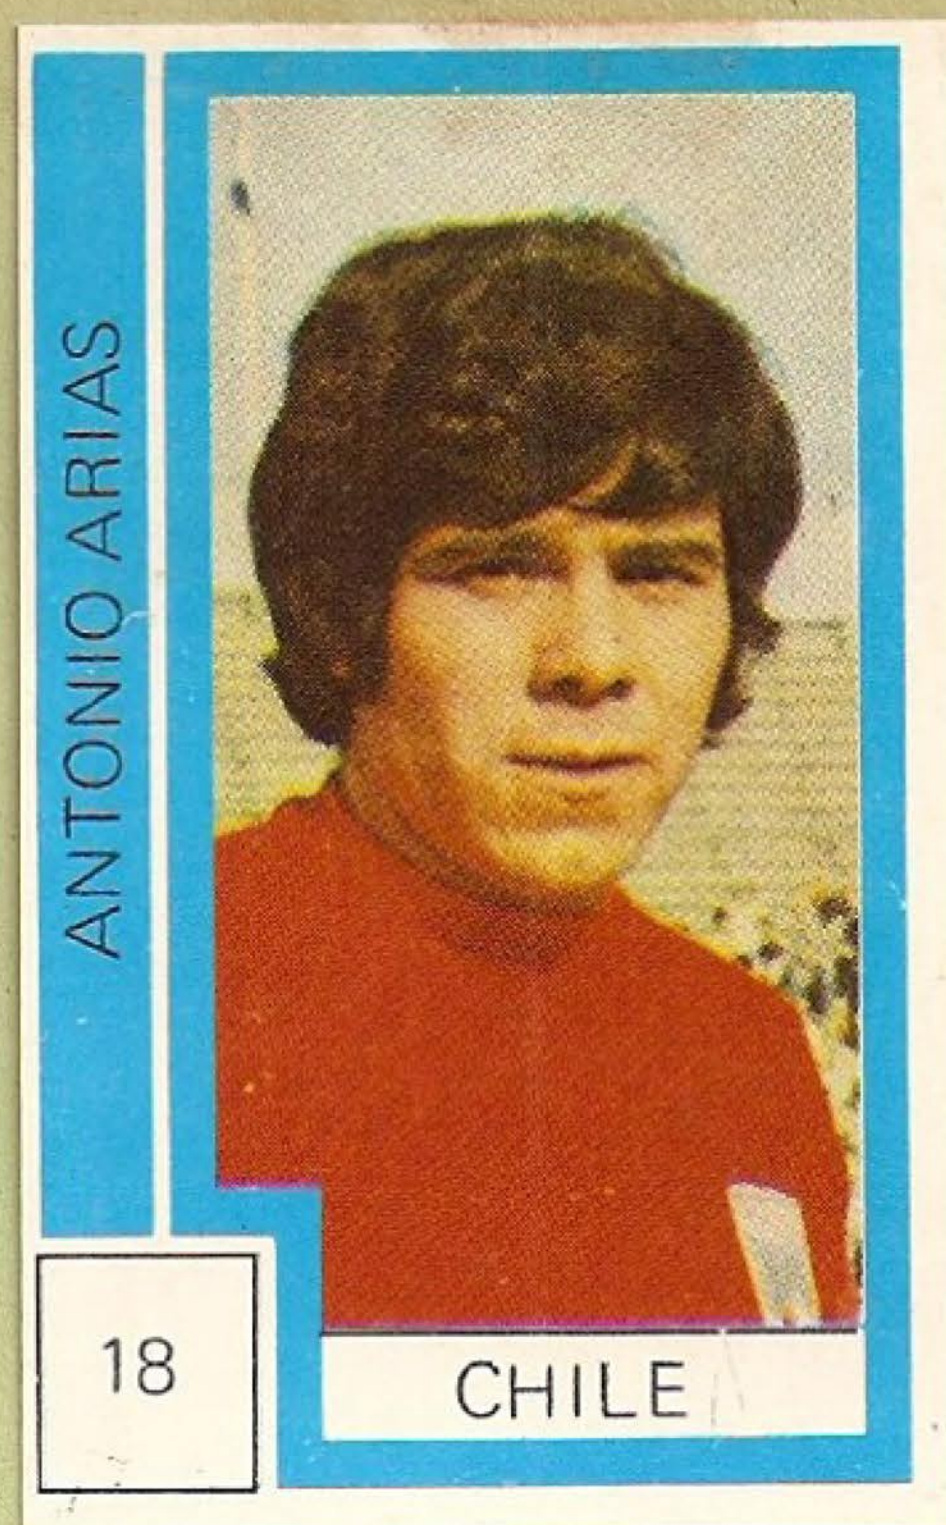

23

CHILE

SERGIO AHUMADA

A color portrait of Sergio Ahumada, a man with dark, wavy hair, wearing a red shirt. The background is a blurred outdoor setting.

24

CHILE

LEONARDO VELIZ

A color portrait of Leonardo Veliz, a man with dark hair and a mustache, wearing a red shirt. The background is a blurred outdoor setting.