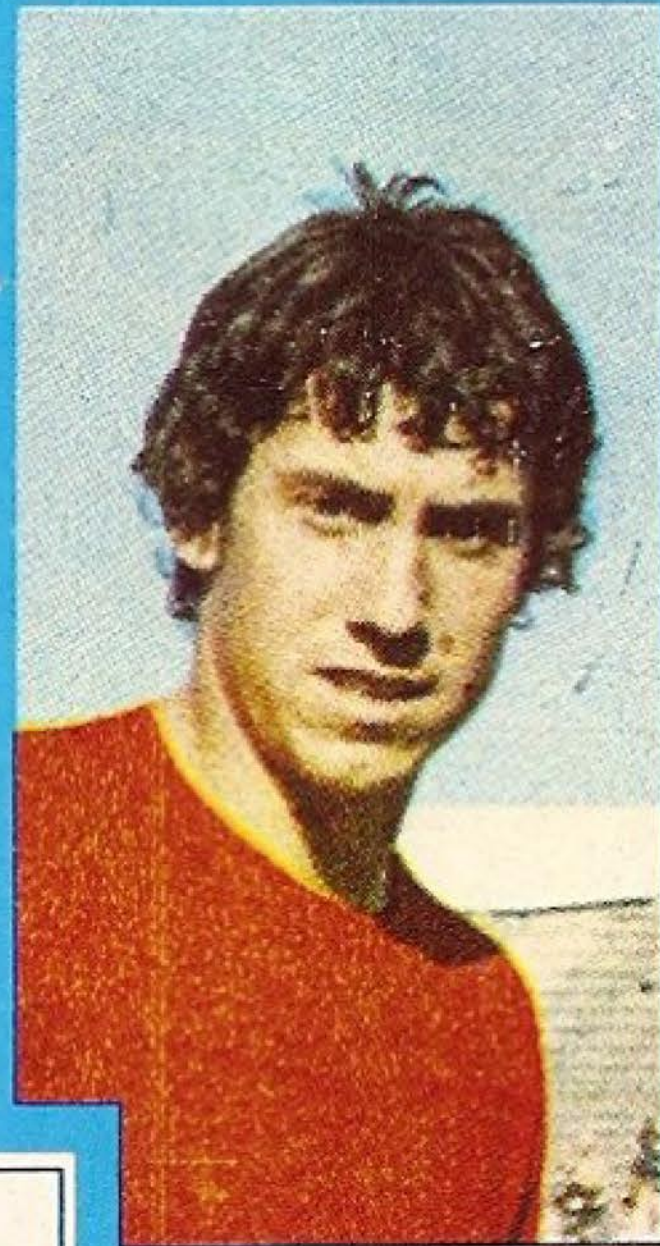

31

CHILE

ROGELIO FARIAS

32

CHILE

JULIO CRISOSTO