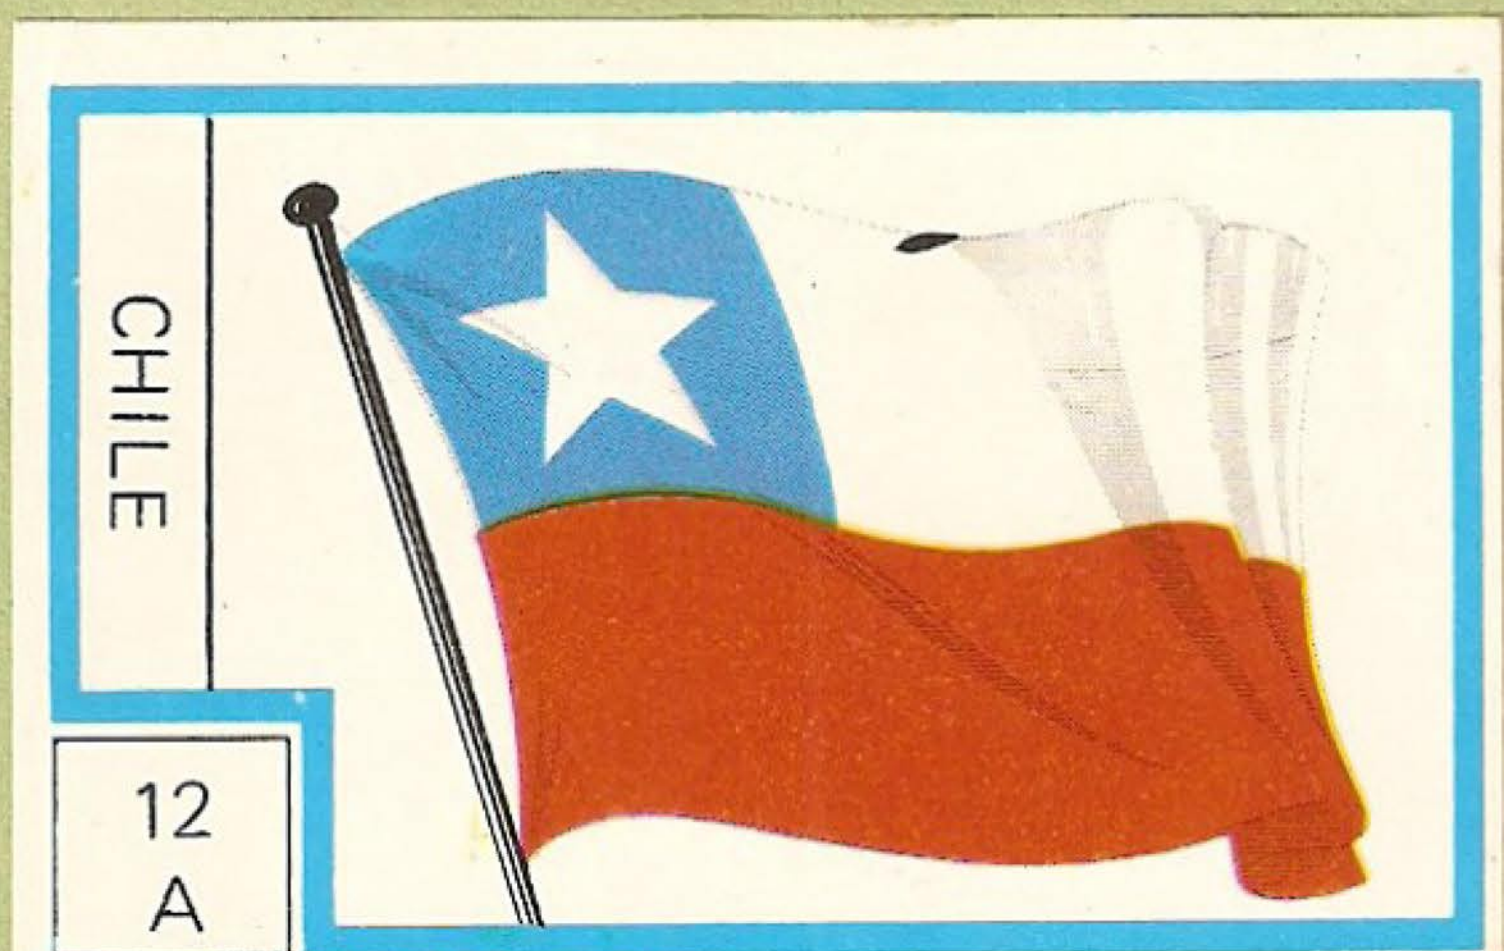

CHILE

Población : 10.500.000
Capital : Santiago — 3.000.000
Ciudades Principales : Valparaíso,
Concepción,
Viña del Mar
Moneda : escudo
Idiomas : español
Gentilicio : chileno
Fiesta Nacional : 18 de Septiembre