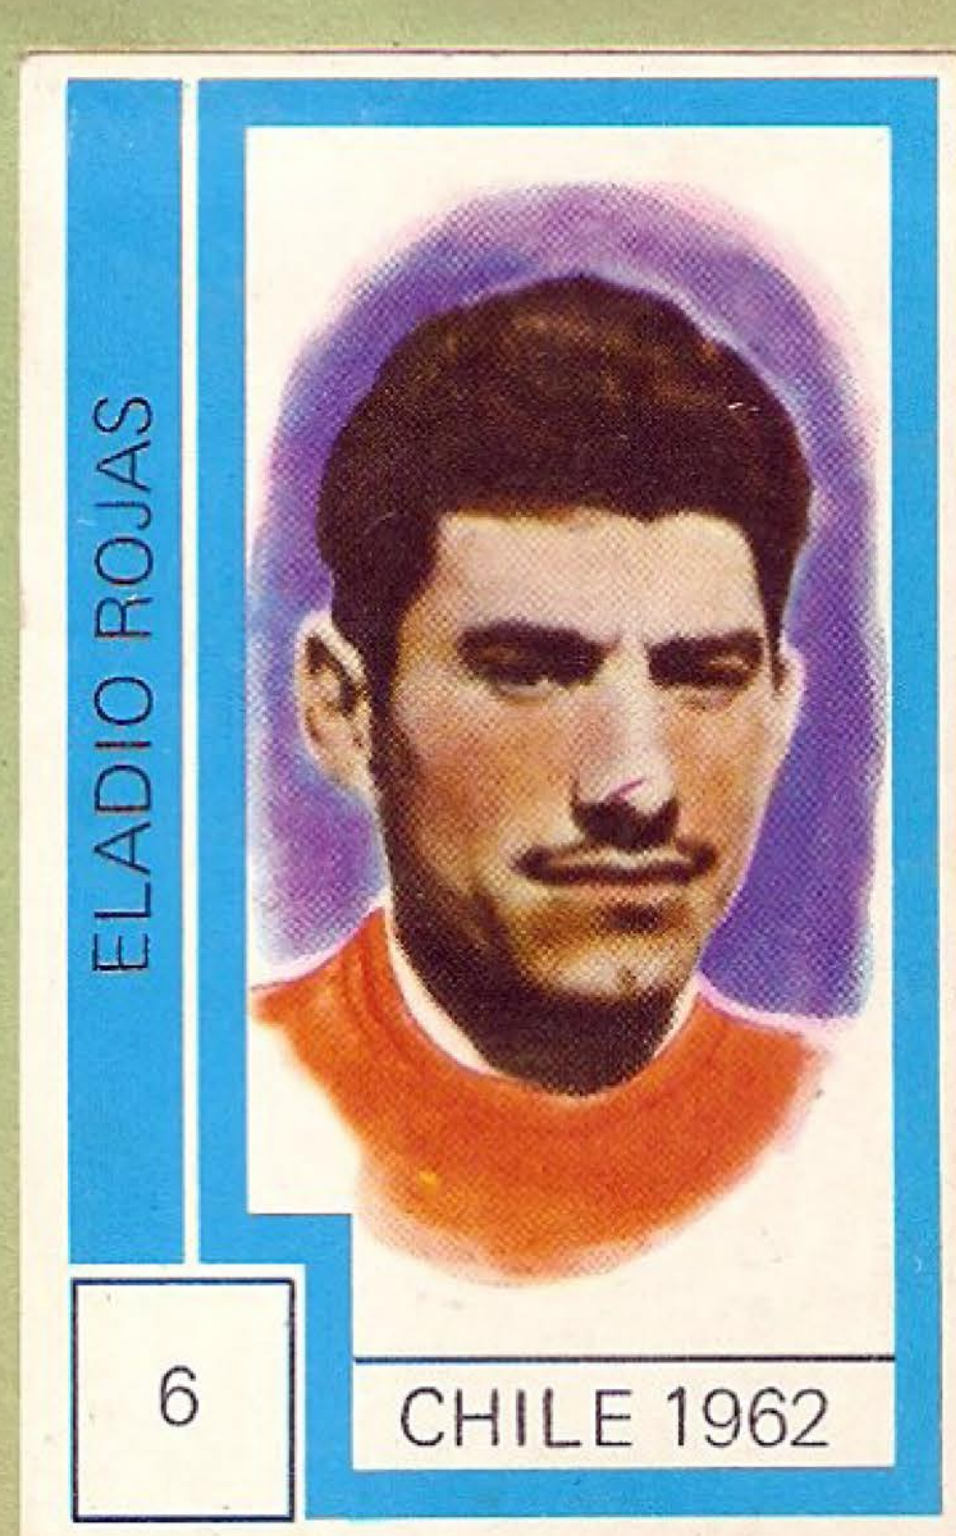

CHILE 1962

Creemos que la mejor manera de iniciar esta colección de figuras del balompié mundial, es presentando a la oncená que consiguió para nuestro fútbol, el honroso galardón de un Tercer Lugar en una Copa del Mundo.

Este fué el equipo titular de aquel plantel que ha quedado grabado en las páginas más brillantes de nuestro deporte.