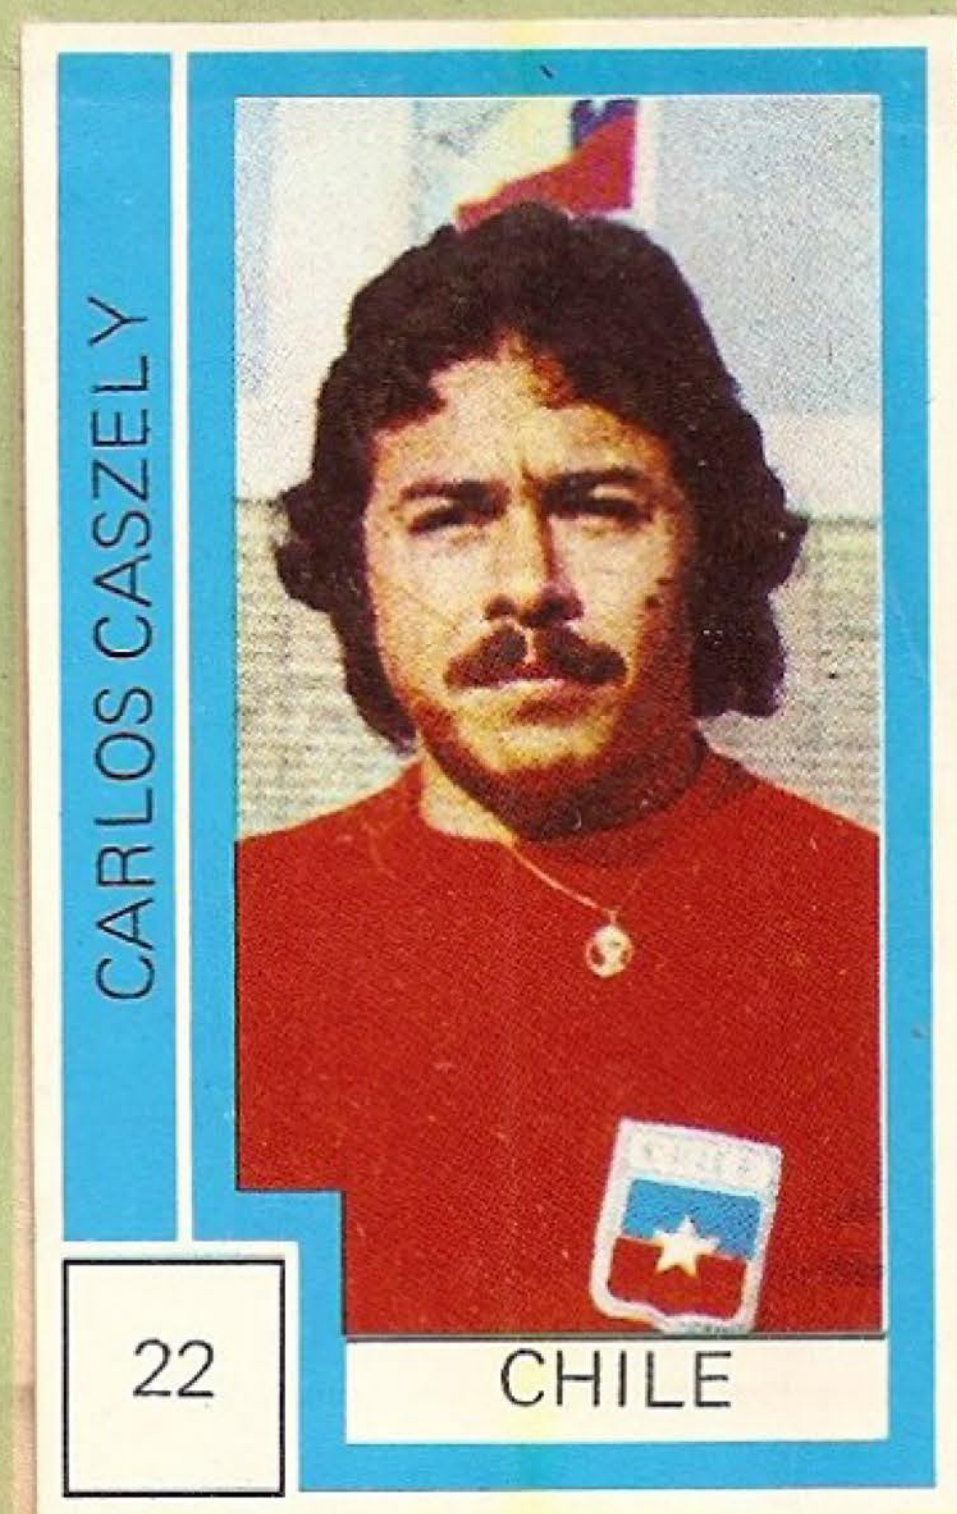

23

CHILE

SERGIO AHUMADA

A color portrait of Sergio Ahumada, a man with dark, wavy hair, wearing a red shirt. The background is a blurred outdoor setting.

24

CHILE

LEONARDO VELIZ

A color portrait of Leonardo Veliz, a man with dark hair and a mustache, wearing a red shirt. The background is a blurred outdoor setting.

25

CHILE

ADOLFO NEF

A color portrait of Adolfo Nef, a man with dark, wavy hair, wearing a blue soccer jersey with a Chilean flag patch. The background shows a soccer field.

26

CHILE

LEOPOLDO VALLEJOS

A color portrait of Leopoldo Vallejos, a man with dark, wavy hair, wearing a blue turtleneck sweater. The background is a plain, light color.