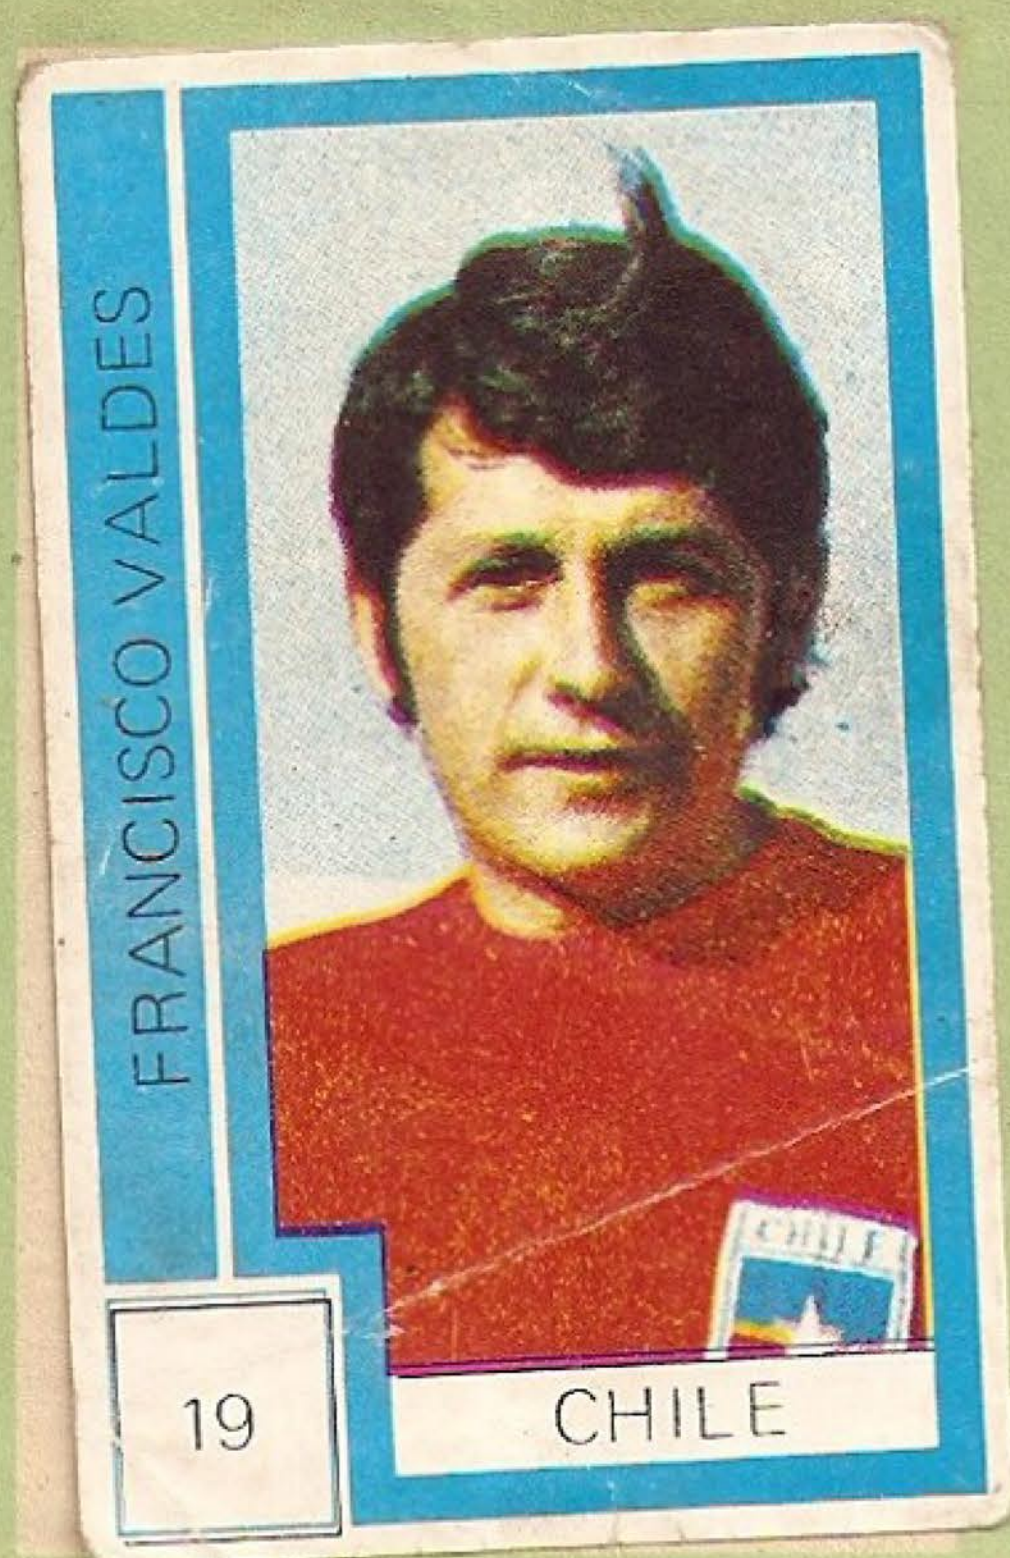

23

CHILE

SERGIO AHUMADA

A color portrait of Sergio Ahumada, a man with dark, wavy hair, wearing a red shirt. The background is a blurred outdoor setting.

24

CHILE

LEONARDO VELIZ

A color portrait of Leonardo Veliz, a man with dark hair and a mustache, wearing a red shirt. The background is a blurred outdoor setting.

25

CHILE

ADOLFO NEF

A color portrait of Adolfo Nef, a man with dark, wavy hair, wearing a blue soccer jersey with a Chilean flag patch. The background shows a soccer field.

26

CHILE

LEOPOLDO VALLEJOS

A color portrait of Leopoldo Vallejos, a man with dark, wavy hair, wearing a blue turtleneck sweater. The background is a plain, light color.