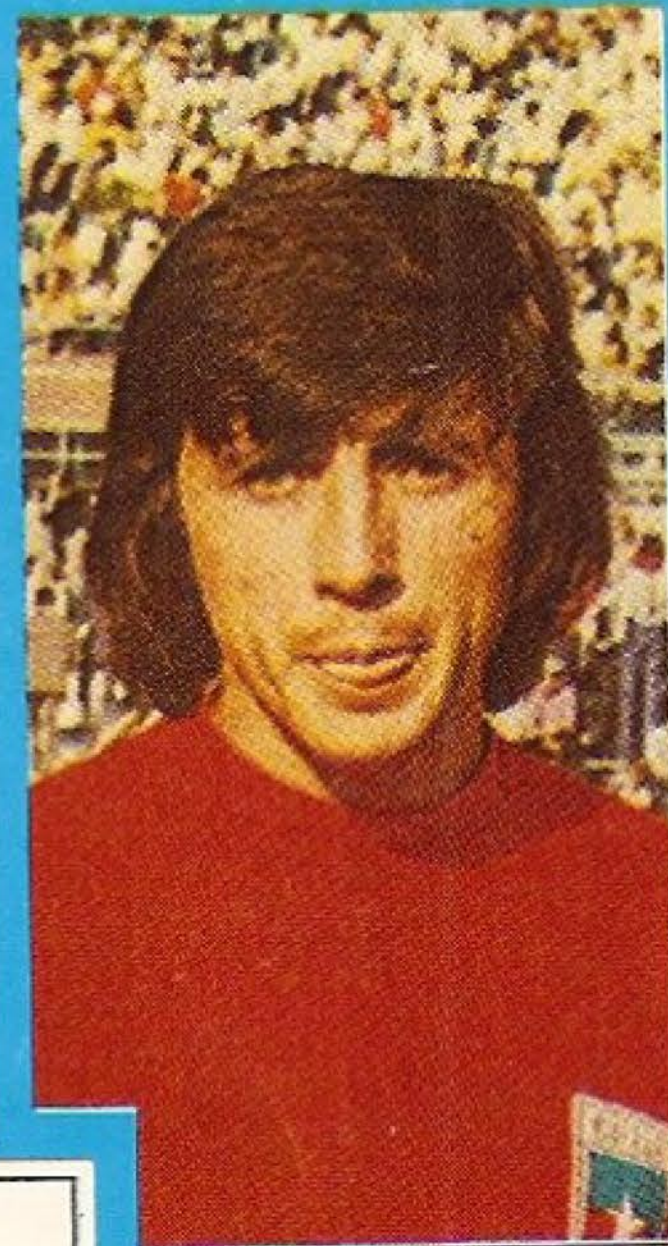

33

CHILE

SERGIO MESSEN