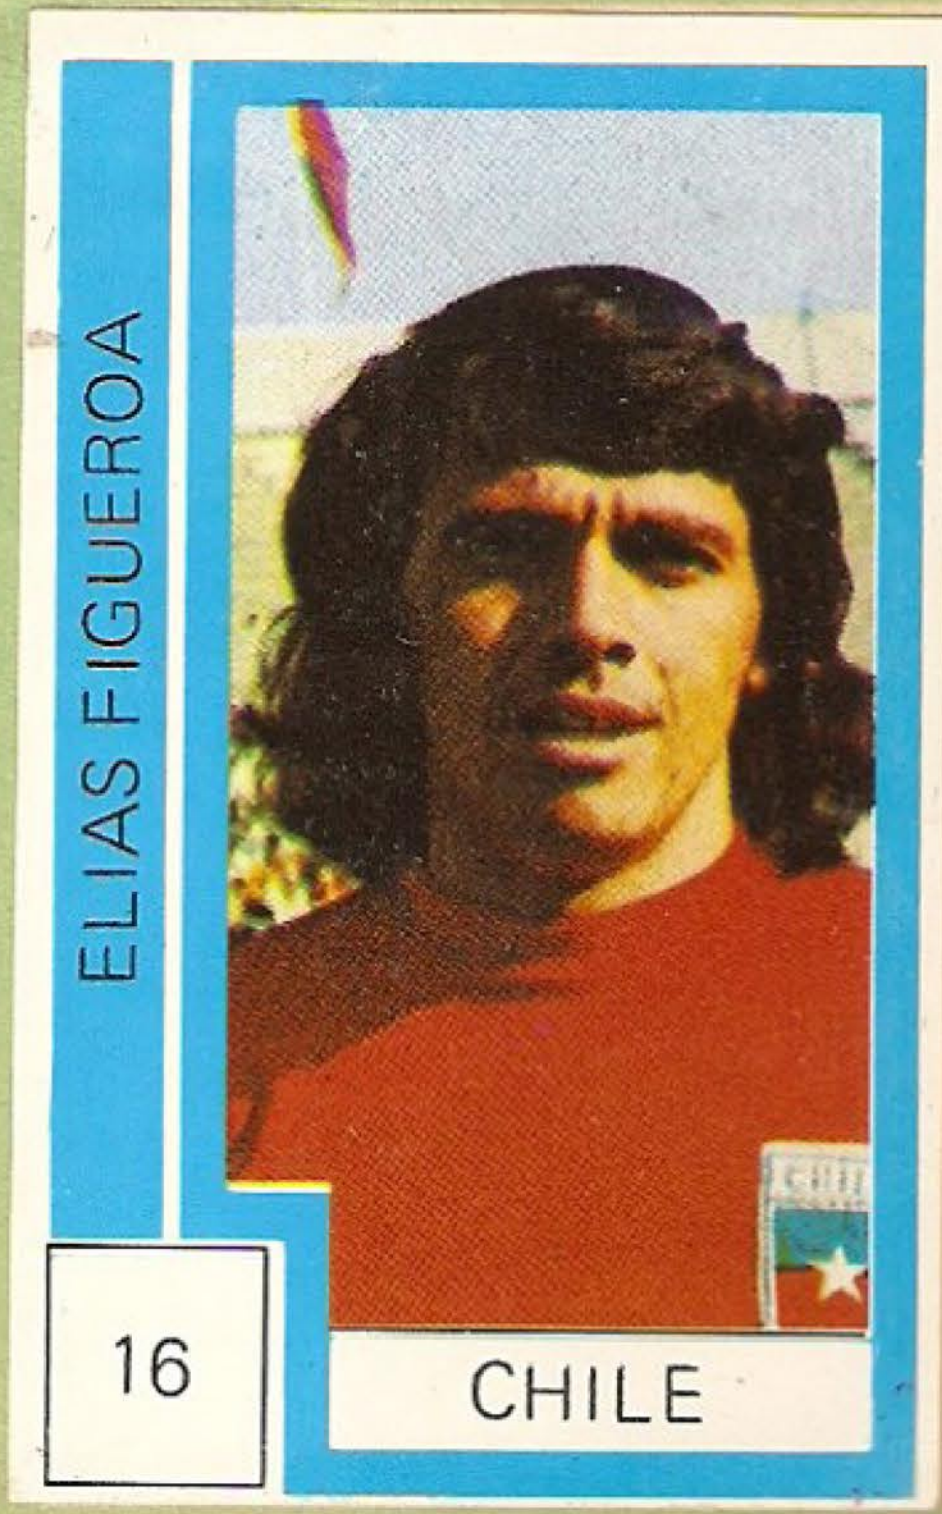

23

CHILE

SERGIO AHUMADA

A color portrait of Sergio Ahumada, a man with dark, wavy hair, wearing a red shirt. The background is a blurred outdoor setting.

24

CHILE

LEONARDO VELIZ

A color portrait of Leonardo Veliz, a man with dark hair and a mustache, wearing a red shirt. The background is a blurred outdoor setting.

25

CHILE

ADOLFO NEF

A color portrait of Adolfo Nef, a man with dark, wavy hair, wearing a blue soccer jersey with a Chilean flag patch. The background shows a soccer field.

26

CHILE

LEOPOLDO VALLEJOS

A color portrait of Leopoldo Vallejos, a man with dark, wavy hair, wearing a blue turtleneck sweater. The background is a plain, light color.