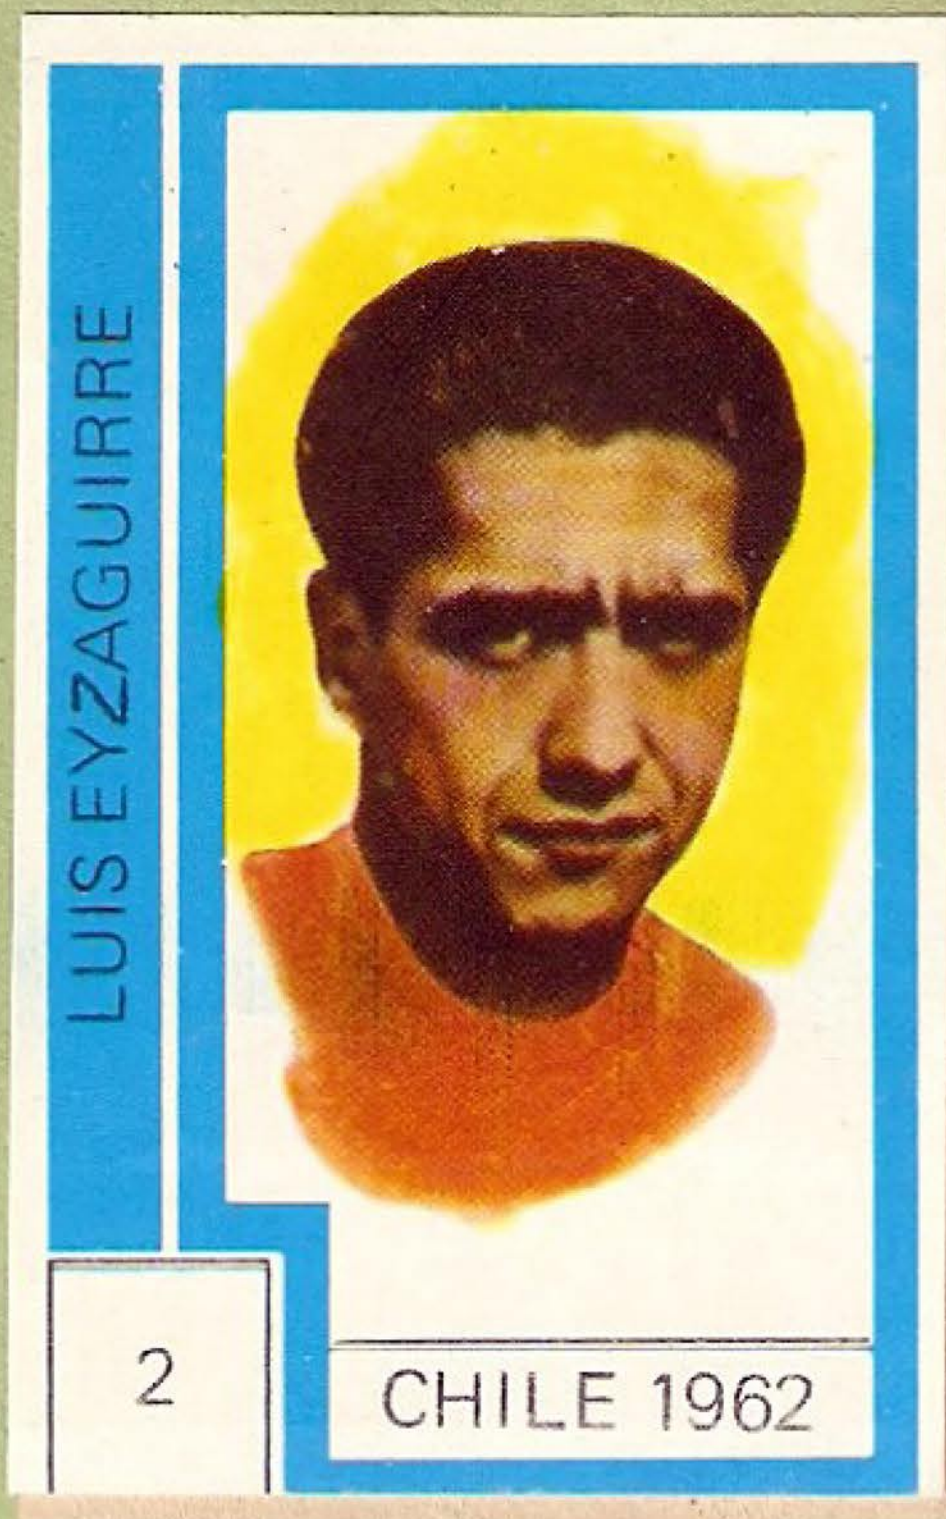

CHILE 1962

Creemos que la mejor manera de iniciar esta colección de figuras del balompié mundial, es presentando a la oncená que consiguió para nuestro fútbol, el honroso galardón de un Tercer Lugar en una Copa del Mundo.

Este fué el equipo titular de aquel plantel que ha quedado grabado en las páginas más brillantes de nuestro deporte.