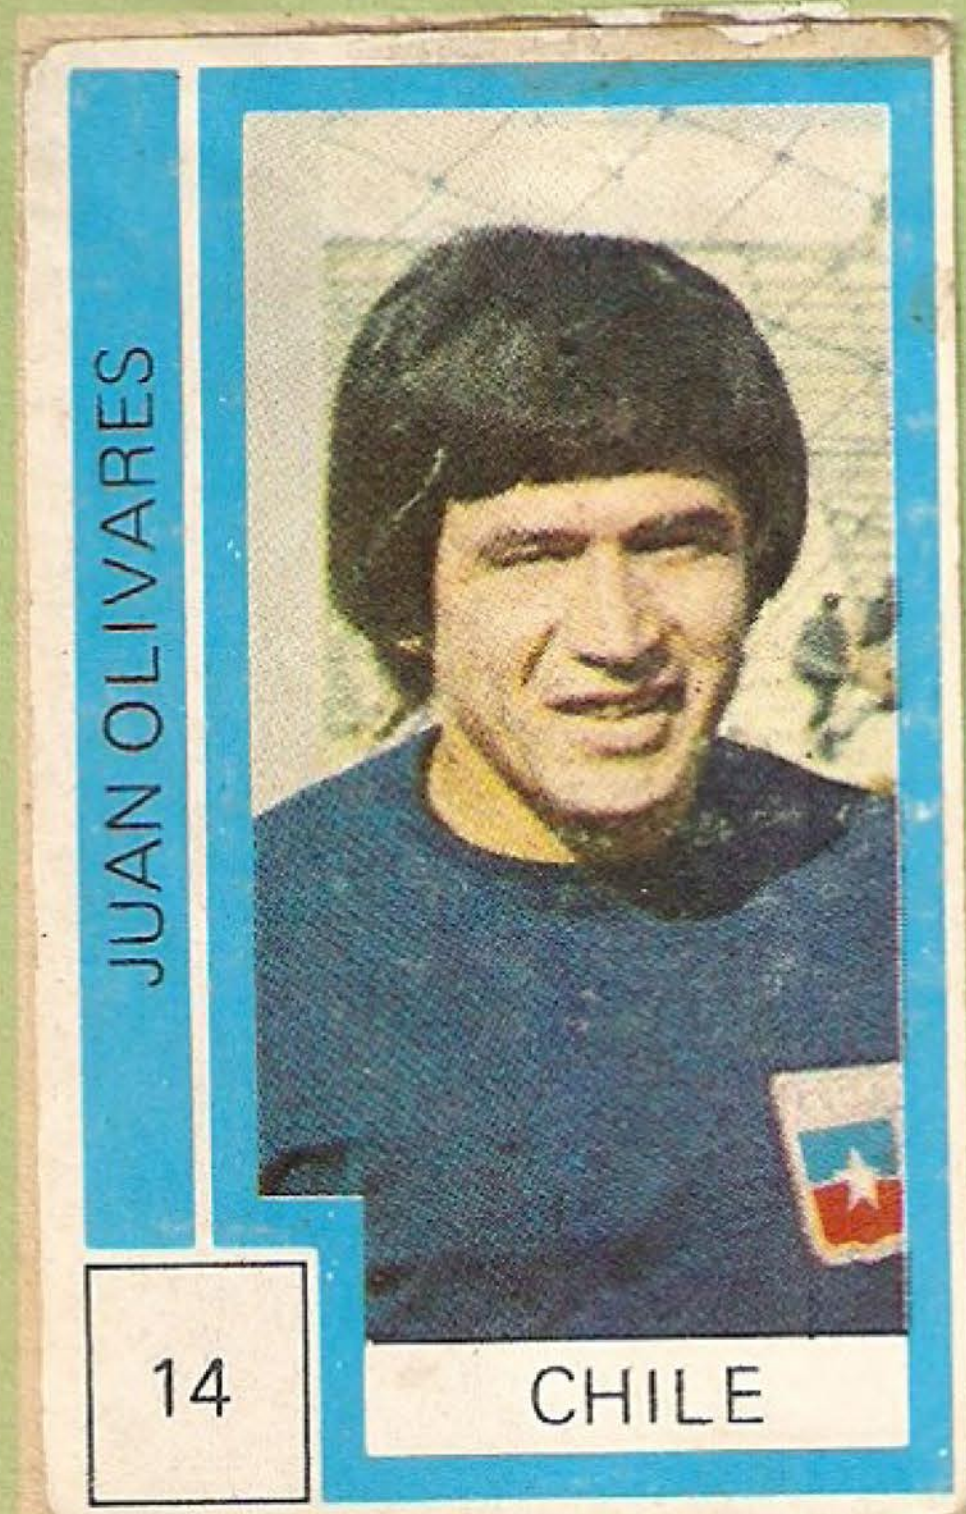

23

CHILE

SERGIO AHUMADA

A color portrait of Sergio Ahumada, a man with dark, wavy hair, wearing a red shirt. The background is a blurred outdoor setting.

24

CHILE

LEONARDO VELIZ

A color portrait of Leonardo Veliz, a man with dark hair and a mustache, wearing a red shirt. The background is a blurred outdoor setting.

25

CHILE

ADOLFO NEF

A color portrait of Adolfo Nef, a man with dark, wavy hair, wearing a blue soccer jersey with a Chilean flag patch. The background shows a soccer field.

26

CHILE

LEOPOLDO VALLEJOS

A color portrait of Leopoldo Vallejos, a man with dark, wavy hair, wearing a blue turtleneck sweater. The background is a plain, light color.