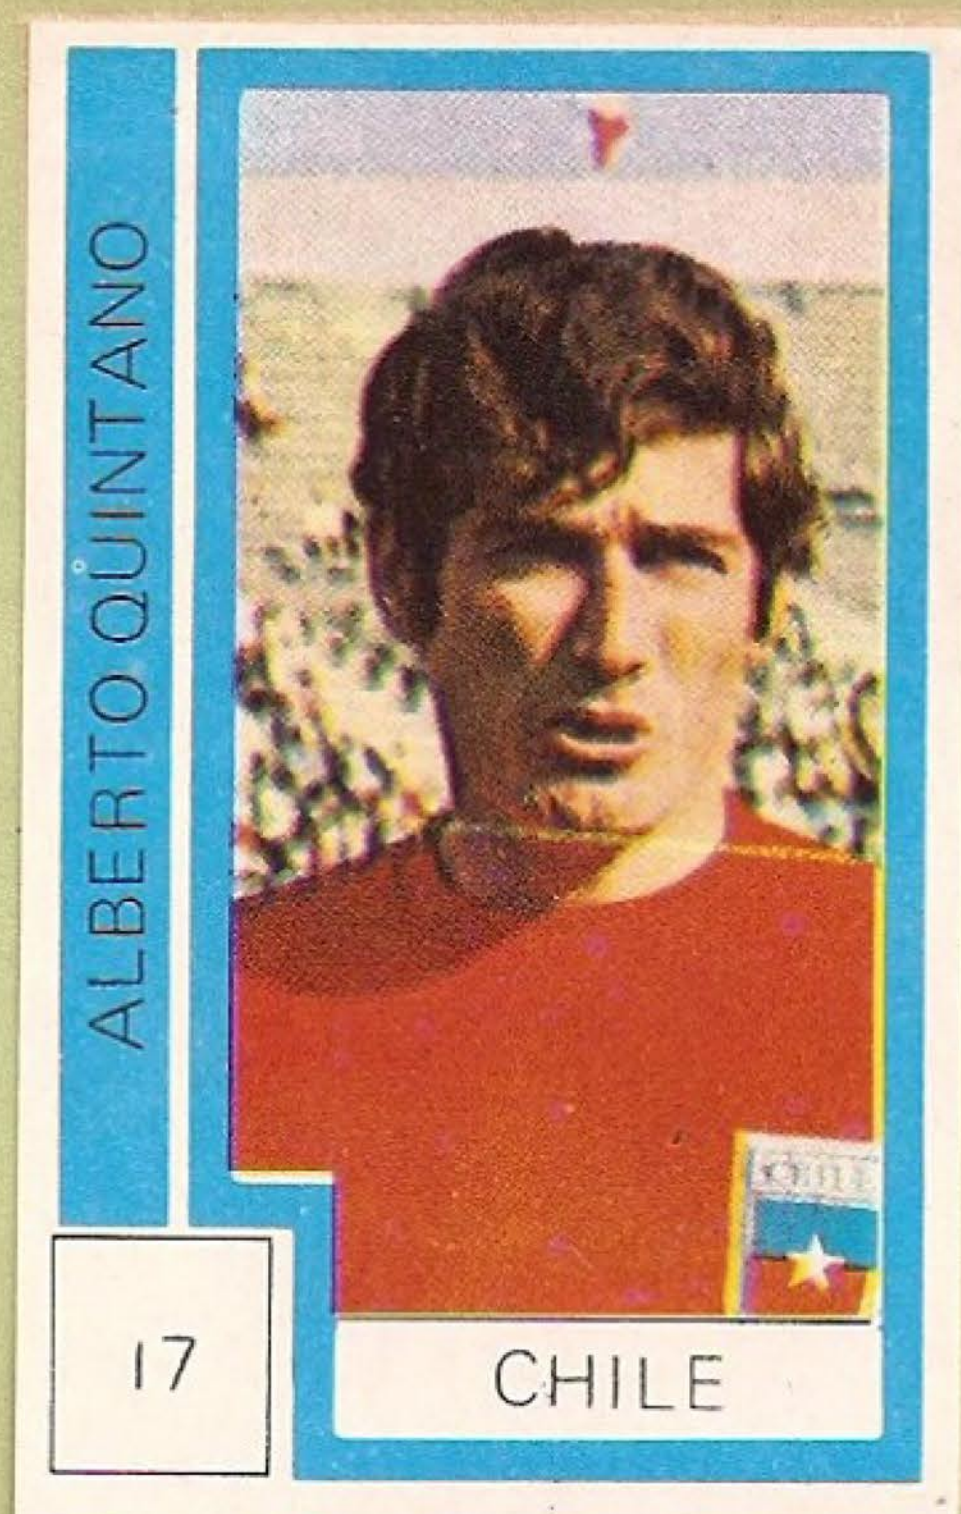

23

CHILE

SERGIO AHUMADA

A color portrait of Sergio Ahumada, a man with dark, wavy hair, wearing a red shirt. The background is a blurred outdoor setting.

24

CHILE

LEONARDO VELIZ

A color portrait of Leonardo Veliz, a man with dark hair and a mustache, wearing a red shirt. The background is a blurred outdoor setting.